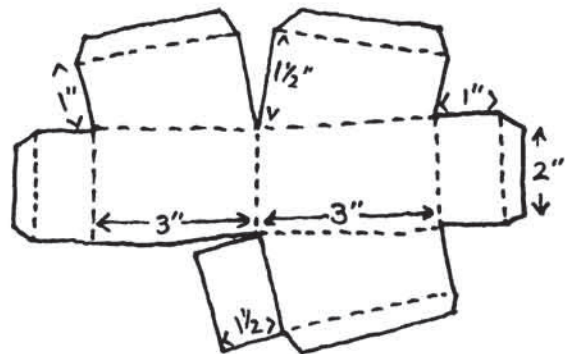

HOW TO MAKE IT.

CUT OUT THE CARDBOARD TO ANY SIZE, IN THE BASIC SHAPE OF A TENT. DRAW BABYLONIAN GARMENTS, PIECES OF SILVER AND SOME GOLD. OR YOU CAN COPY, TRACE OR PHOTO:

COPY THE ITEMS PROVIDED OPPOSITE. GLUE ON A PIECE OF WHITE CLOTH OVER THE TOP OF THE CARD BOARD. CUT THE CLOTH LARGER THAN THE BOARD AND FOLD OVER THE EDGES. **ONLY GLUE AROUND THE EDGES.** AFTER GLUE HAS DRIED, CUT OUT THE THREE WINDOWS WITH A SHARP CRAFT KNIFE. MAKE SURE THE WINDOWS ARE ON TOP OF THE PICTURES ON THE CARD. AS AN ALTERNATIVE CUT

THE WINDOWS FIRST AND THEN DRAW OR STICK ON THE PICTURES ON THE CARD.

SQUARE PIECES OF CHOCOLATE WRAPPED IN GOLD PAPER.

ACHANS TENT

HERE ARE 3 TYPES OF TENTS WHICH
CAN BE CONSTRUCTED FROM PAPER.

CUT ON LINES, FOLD ON DOTTED LINES.

THIS LITTLE TENT CAN BE SIMPLY MADE
BY FOLDING A PIECE OF CARD OR PAPER
AND CUTTING THE SHAPE OF THE TENT
DOUBLE. CUT DOOR IN FRONT ONLY.
PICTURES OF THINGS ACHAN TOOK CAN BE
DRAWN OR STUCK INSIDE.

TO MAKE THIS LITTLE TENT, CUT AROUND
SOLID LINES AND FOLD ON DOTTED LINES.