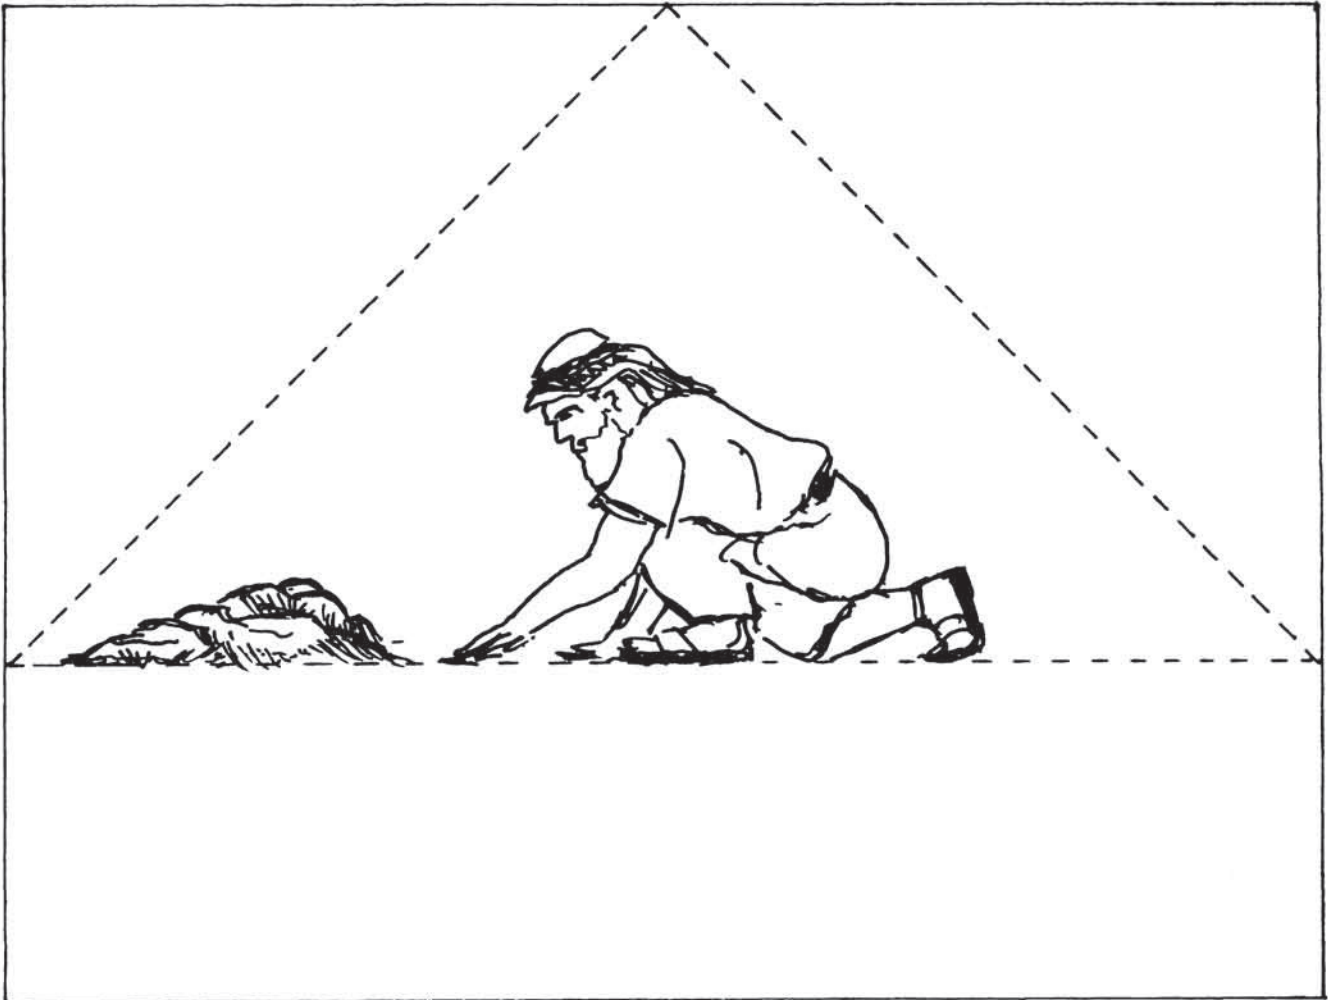

C.S.S.A.

Attack on Ai

WINDOW CHART

LIFT UP THE 'WINDOWS' TO FIND WHAT ACHAN HID IN HIS TENT.

MATERIALS REQUIRED.

- CARDBOARD (WHITE)
- WHITE CLOTH.
- SCISSORS OR CRAFT KNIFE.
- FELT TIP PENS OR COLOURED PENCILS
- GLUE

HOW TO MAKE IT.

CUT OUT THE CARDBOARD TO ANY SIZE, IN THE BASIC SHAPE OF A TENT. DRAW BABYLONIAN GARMENTS, PIECES OF SILVER AND SOME GOLD. OR YOU CAN COPY, TRACE OR PHOTO:

COPY THE ITEMS PROVIDED OPPOSITE. GLUE ON A PIECE OF WHITE CLOTH OVER THE TOP OF THE CARD BOARD. CUT THE CLOTH LARGER THAN THE BOARD AND FOLD OVER THE EDGES. **ONLY GLUE AROUND THE EDGES.** AFTER GLUE HAS DRIED, CUT OUT THE THREE WINDOWS WITH A SHARP CRAFT KNIFE. MAKE SURE THE WINDOWS ARE ON TOP OF THE PICTURES ON THE CARD. AS AN ALTERNATIVE CUT

THE WINDOWS FIRST AND THEN DRAW OR STICK ON THE PICTURES ON THE CARD.

SQUARE PIECES OF CHOCOLATE WRAPPED IN GOLD PAPER.

ACHANS TENT

HERE ARE 3 TYPES OF TENTS WHICH
CAN BE CONSTRUCTED FROM PAPER.

CUT ON LINES, FOLD ON DOTTED LINES.

THIS LITTLE TENT CAN BE SIMPLY MADE
BY FOLDING A PIECE OF CARD OR PAPER
AND CUTTING THE SHAPE OF THE TENT
DOUBLE. CUT DOOR IN FRONT ONLY.
PICTURES OF THINGS ACHAN TOOK CAN BE
DRAWN OR STUCK INSIDE.

TO MAKE THIS LITTLE TENT, CUT AROUND
SOLID LINES AND FOLD ON DOTTED LINES.