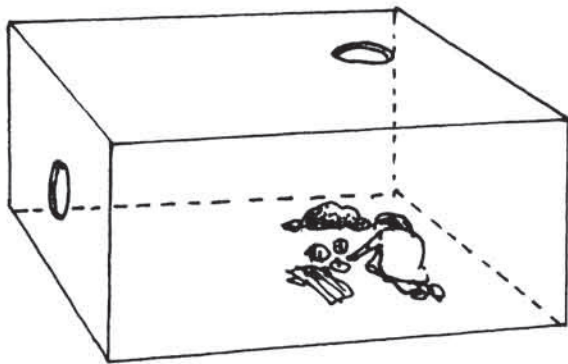

HOW TO MAKE IT

MAKE UP THE INSIDE OF THE BOX AS SHOWN ABOVE. MAKE PIPE CLEANER FIGURE IN A KNEELING POSITION. COVER THE FLOOR WITH SAND PAPER OR COVER FLOOR WITH GLUE AND SPRINKLE ON SAND OR SOIL. MAKE A SMALL PILE OF SOIL TO ONE SIDE. GLUE SMALL PIECES OF GOLD AND SILVER PAPER TO THE FLOOR IN FRONT OF ACHAN AND DON'T FORGET THE SMALL PIECES OF MATERIAL.