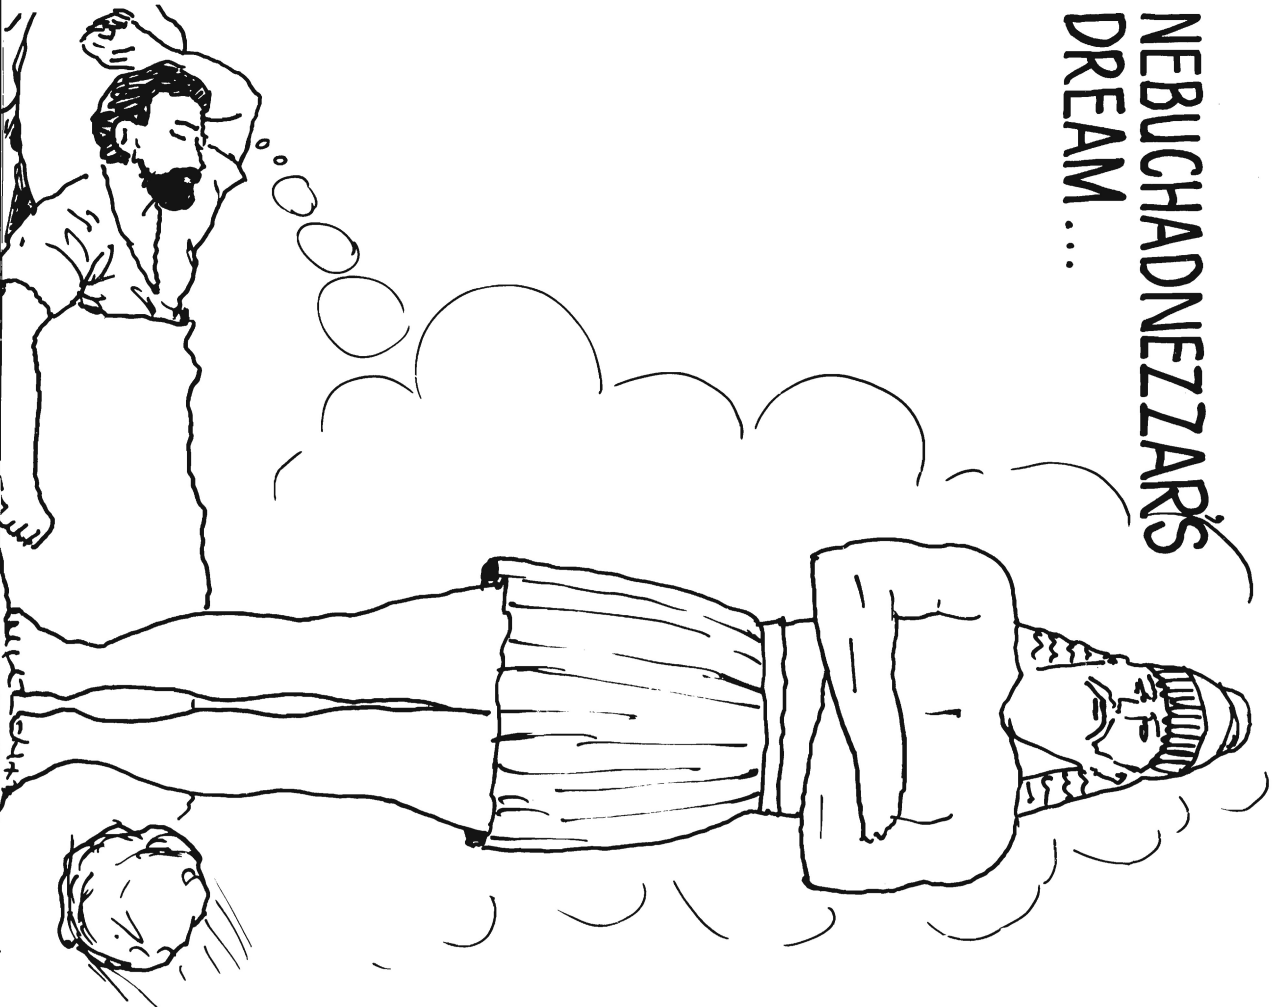

C.S.S.A.

Nebuchadrezzar's Dream

STAND UP CARD.

USING A PIECE OF CARD 10 x 20.5 cm, COPY PATTERN PROVIDED ON THIS PAGE. CUT AROUND THE IMAGE ABOVE THE DOTTED LINE. FOLD ON DOTTED LINE SO CARD STANDS UP AS SHOWN ABOVE.

FOLD OUT CARD

SEE NEXT PAGE FOR THE PATTERN.

FOLD BACK MIDDLE SECTION, THEN UNFOLD TO REVEAL THE SECRET OF THE DREAM

HOW ABOUT A FEW ROCK CAKES OR SCONES TO DEPICT THE STONE SMITING THE IMAGE.

NEBUCHADNEZZAR'S
DREAM ...