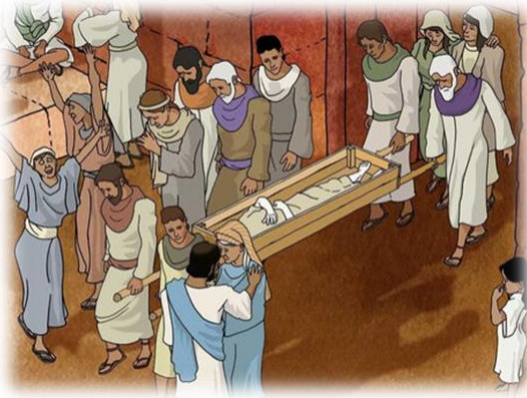

Lesson 8 – Jesus Helps a Mother

Circle the answer:

1. At the gate of Nain Jesus saw
 - a) A farmer that had lost the wheel of his cart
 - b) A woman selling parched corn
 - c) A dead man being carried out of the city in an open coffin.

Fill in the blank: Circle the right answer to complete the sentences

2. His mother was walking alongside the river / coffin. She was smiling / weeping and very sad because she was a widow / queen and this was her only son. When Jesus saw the woman, he said unto her Go home / Weep not.

True or False? Circle the right answer

3. Jesus touched the coffin and said, "Young man, I say unto thee, Stay dead"

True or False

Fill in the Blank

4. When the people saw what Jesus had done, they said, "A great prophet is risen up among

_____ . God hath visited his

Thinking Question:

5. What will happen to the dead people who have loved and obeyed God when Jesus comes back to the earth to set up the kingdom?

Draw a picture of someone who you are excited to see raised from the dead when Christ returns!