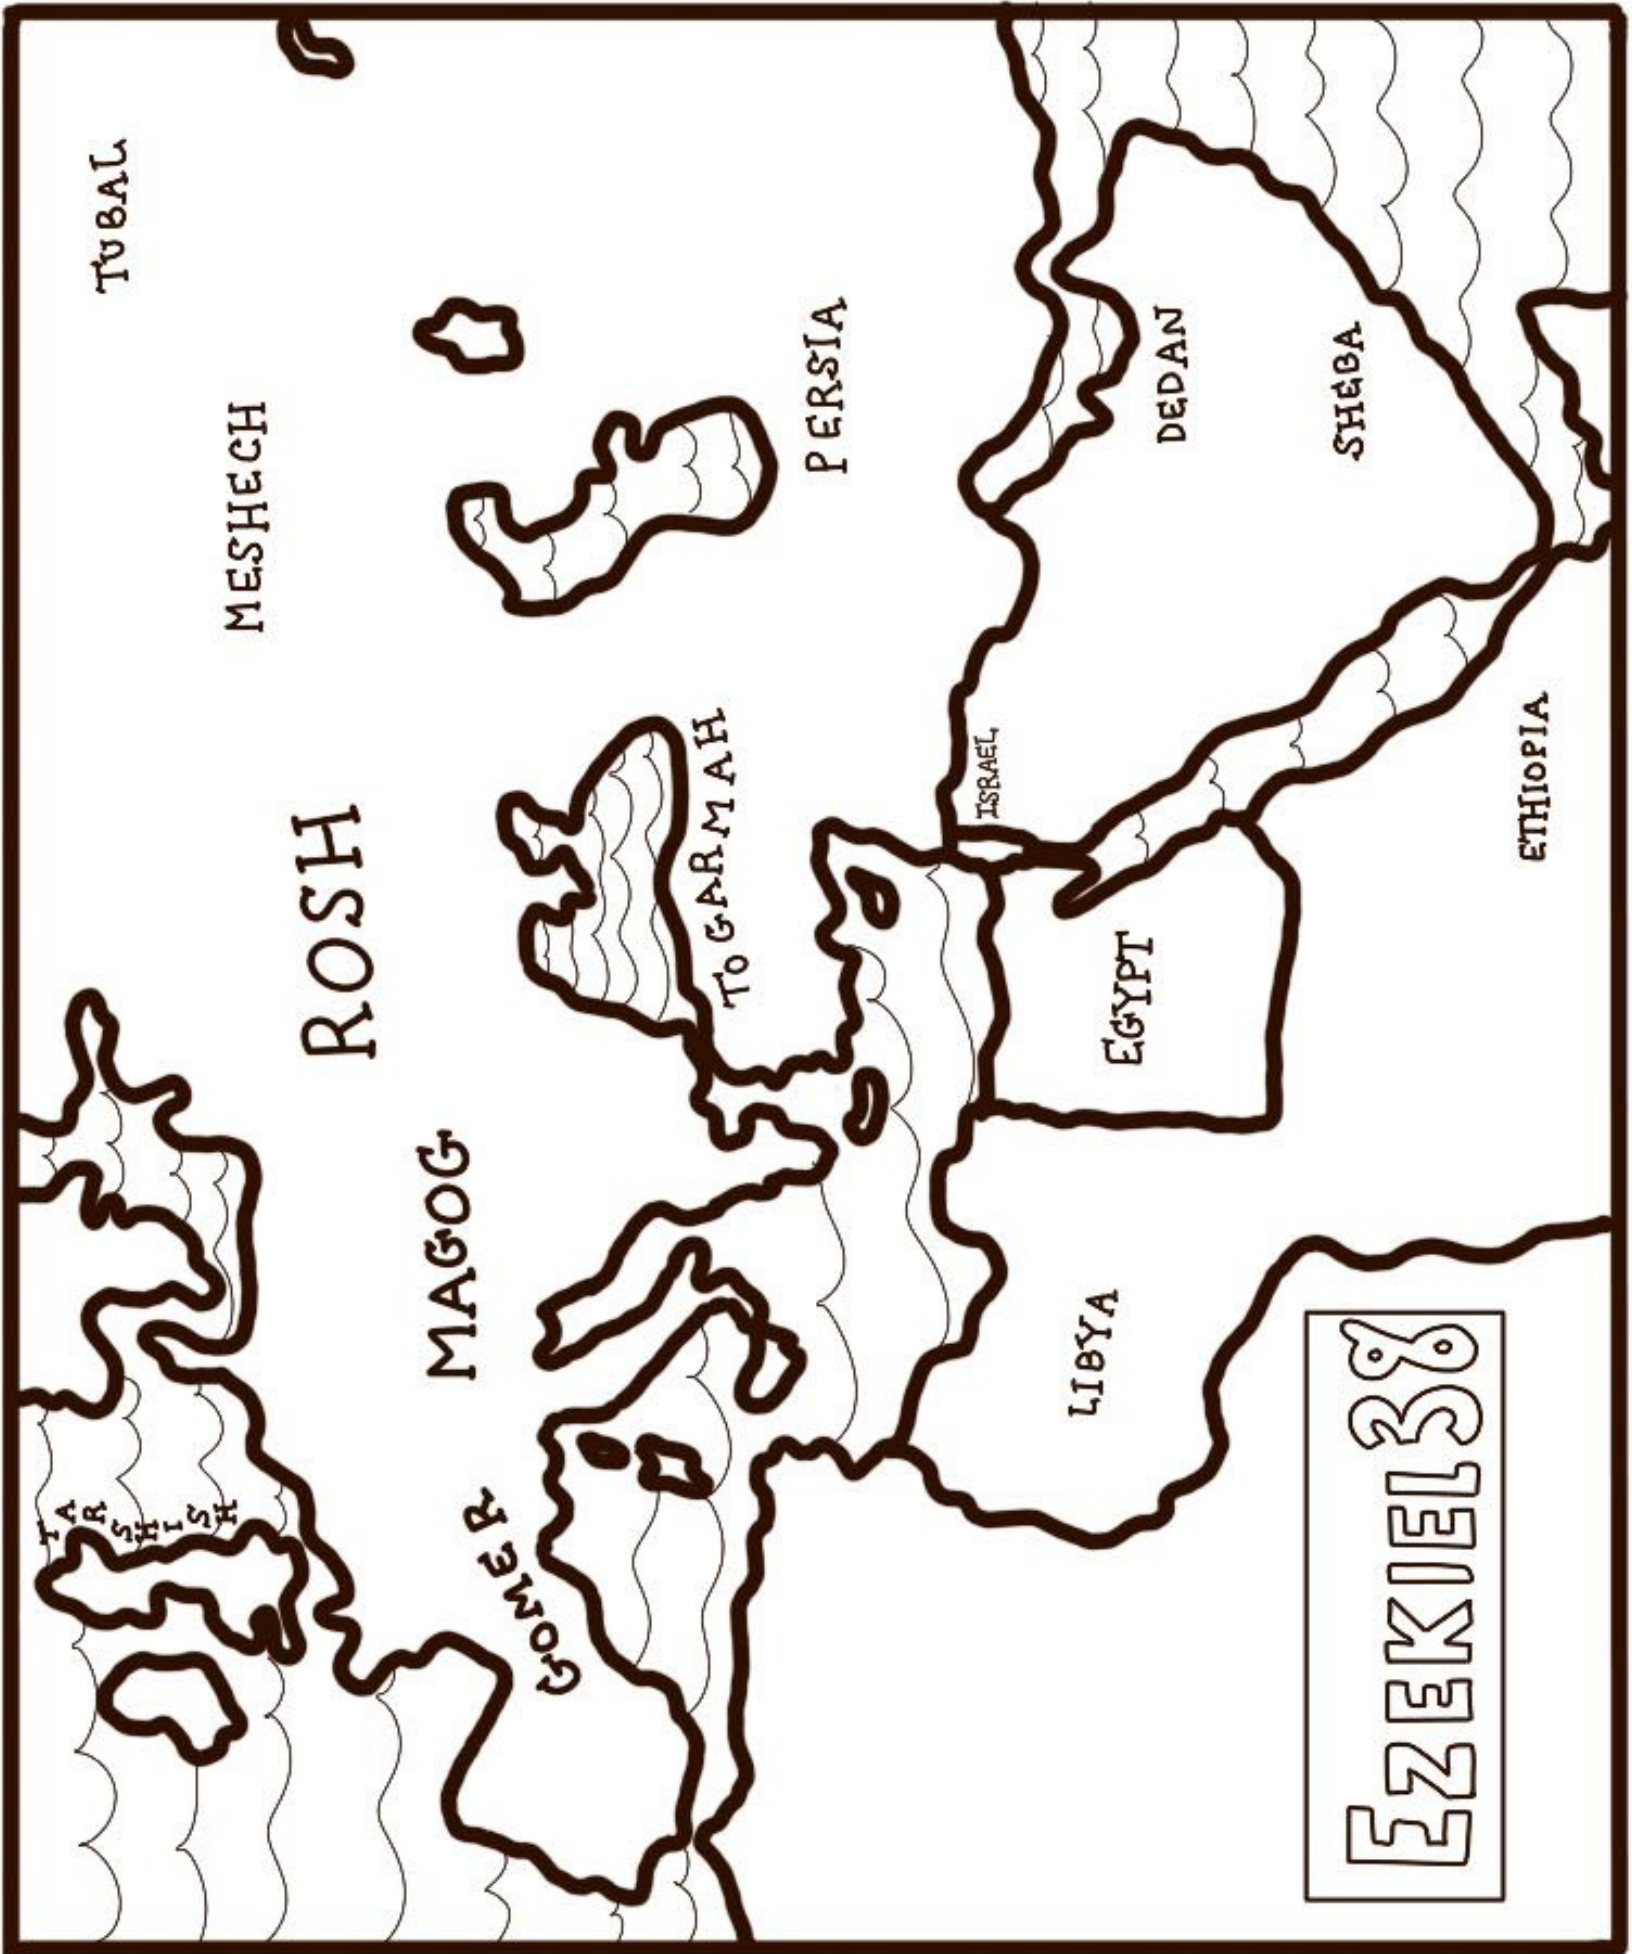

EZEKIEL 38

TUBAL

MESHECH

PERSIA

DEDAN

SHEBA

ETHIOPIA

EGYPT

LIBYA

MAGOG

ROSH

GOMER

TO GARMAH

TARSHISH

EZEKIEL 38